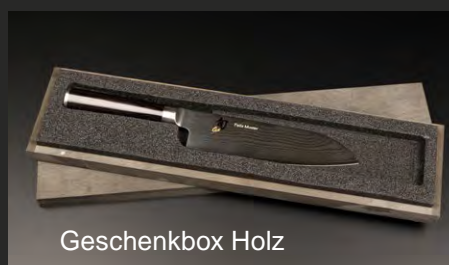

Logo Gravuren Holzbox

Geschenkbox Holz